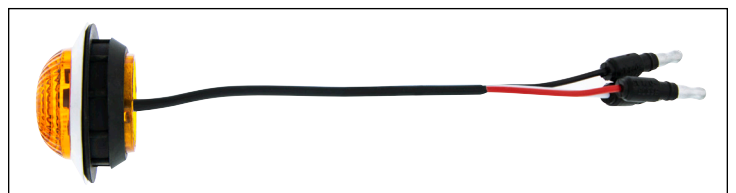

6 LED 1 1/4" Dual Function Light (Clearance/Marker)

- High quality injection molded polycarbonate lens
- Epoxy coated, fully sealed electronics designed for 12V DC systems
- Feature 6 bright SMD type dual function LEDs
- Includes polished stainless steel bezel and quality rubber grommet
- Easy wiring, 7" of 18G wires with 0.180" male bullet plugs
- Maximum mounting hole diameter 1 7/16", minimum 1 3/8"
- DOT/SAE, P2

36035	Amber LED/Amber Lens	1 Pc. / Card
36036	Red LED/Red Lens	1 Pc. / Card
36037	Amber LED/Clear Lens	1 Pc. / Card
36038	Red LED/Clear Lens	1 Pc. / Card