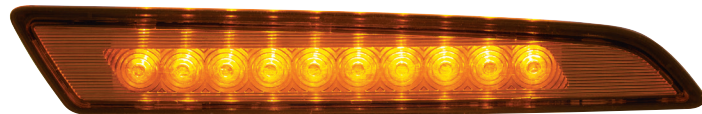

34 LED Fog Light With LED Light Bar For 2018-2022 Freightliner Cascadia

- Quality reproduction of original style lens and back housing
- Primary fog light function features 6 high power 3W LEDs, with 3000 combined lumens rating
- Bright light bar powered by 28 white LEDs
- Durable ABS housing with OE spec mounting flanges
- Easy installation with direct bolt-on design
- Easy plug-in design with OE style socket
- OE Number: (32832) A66-03653-002, (32833) A66-3653-003
- DOT & SAE, FMVSS 108

32830	Black	Driver - 1 Pc. / CBox
32831	Black	Passenger - 1 Pc. / CBox
32832	Chrome	Driver - 1 Pc. / CBox
32833	Chrome	Passenger - 1 Pc. / CBox

10 LED Side Marker Light For 2018-2022 Volvo VN/VNL

- High quality injection molded polycarbonate lens
- Features 10 bright energy efficient amber color LEDs
- Easy plug-in design with OE style electrical terminal
- Mounting studs and nuts with OE spacing for easy installation
- OE Number: (32827) 8275074, (32828) 82750743

32827	Driver	1 Pc. / Card
32828	Passenger	1 Pc. / Card