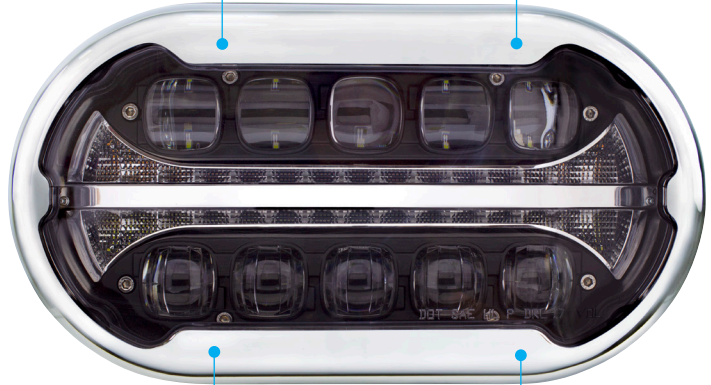

Low Beam Adjuster (UP & DOWN):
Beam Down = (Clockwise: A+B Simultaneously)
Beam Up = (Counterclockwise :A+B Simultaneously)

Low Beam Adjuster (LEFT & RIGHT):
Beam Left = (Clockwise A+Counterclockwise B)
Beam Right = (Counterclockwise A+Clockwise B)