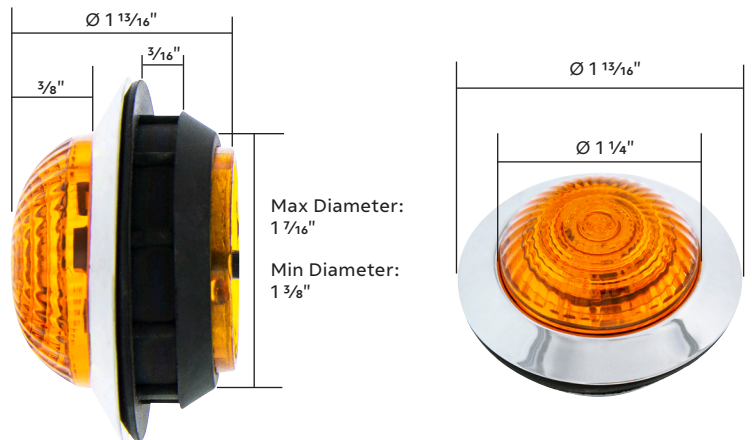

6 LED 1 1/4" Dual Function Light (Clearance/Marker)

- High quality injection molded polycarbonate lens
- Epoxy coated, fully sealed electronics designed for 12V DC systems
- Feature 6 bright SMD type dual function LEDs
- Includes polished stainless steel bezel and quality rubber grommet
- Easy wiring, 7" of 18G wires with 0.180" male bullet plugs
- Maximum mounting hole diameter 1 7/16", minimum 1 3/8"
- DOT/SAE, P2

36035	Amber LED/Amber Lens	1 Pc. / Card
36036	Red LED/Red Lens	1 Pc. / Card
36037	Amber LED/Clear Lens	1 Pc. / Card
36038	Red LED/Clear Lens	1 Pc. / Card