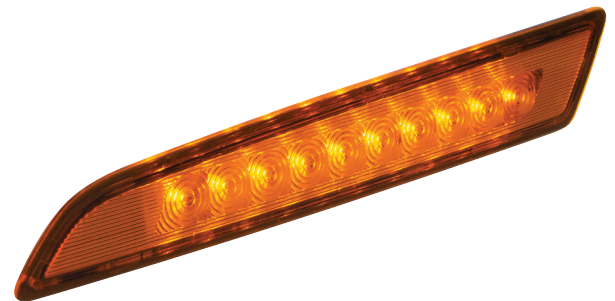

34 LED Fog Light With LED Light Bar For 2018-2022 Freightliner Cascadia

- Quality reproduction of original style lens and back housing
- Primary fog light function features 6 high power 3W LEDs, with 3000 combined lumens rating
- Bright light bar powered by 28 white LEDs
- Durable ABS housing with OE spec mounting flanges
- Easy installation with direct bolt-on design
- Easy plug-in design with OE style socket
- OE Number: (32832) A66-03653-002, (32833) A66-3653-003
- DOT & SAE, FMVSS 108

32830	Black	Driver - 1 Pc. / CBox
32831	Black	Passenger - 1 Pc. / CBox
32832	Chrome	Driver - 1 Pc. / CBox
32833	Chrome	Passenger - 1 Pc. / CBox

10 LED Side Marker Light For 2018-2022 Volvo VN/VNL

- High quality injection molded polycarbonate lens
- Features 10 bright energy efficient amber color LEDs
- Easy plug-in design with OE style electrical terminal
- Mounting studs and nuts with OE spacing for easy installation
- OE Number: (32827) 8275074, (32828) 82750743

32827	Driver	1 Pc. / Card
32828	Passenger	1 Pc. / Card