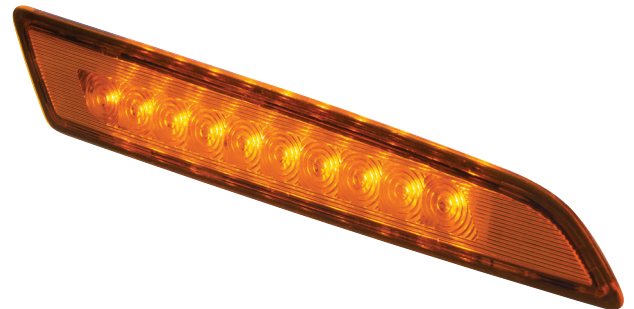

34 LED Fog Light With LED Light Bar For 2018-2022 Freightliner Cascadia

- Quality reproduction of original style lens and back housing
- Primary fog light function features 6 high power 3W LEDs, with 3000 combined lumens rating
- Bright light bar powered by 28 white LEDs
- Durable ABS housing with OE spec mounting flanges
- Easy installation with direct bolt-on design
- Easy plug-in design with OE style socket
- OE Number: (32832) A66-03653-002, (32833) A66-3653-003
- DOT & SAE, FMVSS 108

32830	Black	Driver - 1 Pc. / CBox
32831	Black	Passenger - 1 Pc. / CBox
32832	Chrome	Driver - 1 Pc. / CBox
32833	Chrome	Passenger - 1 Pc. / CBox

10 LED Side Marker Light For 2018-2022 Volvo VN/VNL

- High quality injection molded polycarbonate lens
- Features 10 bright energy efficient amber color LEDs
- Easy plug-in design with OE style electrical terminal
- Mounting studs and nuts with OE spacing for easy installation
- OE Number: (32827) 8275074, (32828) 82750743

32827	Driver	1 Pc. / Card
32828	Passenger	1 Pc. / Card