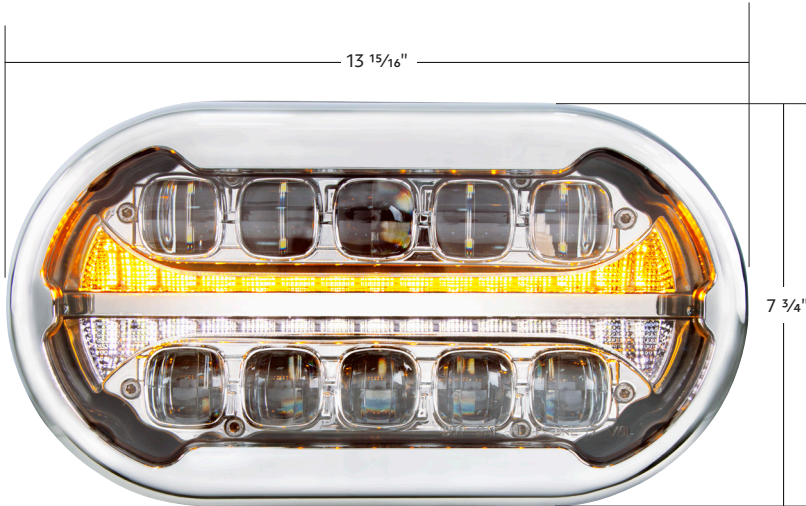

NEW ITEMS

ULTRALIT™ PLUS R

Low Beam Adjuster (UP & DOWN):
 Beam Down = (Clockwise: A+B Simultaneously)
 Beam Up = (Counterclockwise :A+B Simultaneously)

Low Beam Adjuster (LEFT & RIGHT):
 Beam Left = (Clockwise A+Counterclockwise B)
 Beam Right = (Counterclockwise A+Clockwise B)

Full LED Projector Headlight Module with Chrome Bezel

- Design specifically for United Pacific Peterbilt 359 style stainless steel housing (UP#32179, not included).
- Modification to OEM 359 housing requires retrofit to housing by customer.
- Can work as retrofit on other vehicles to replace dual 5-3/4" headlights.
- Unique headlight design with double-row individual LED projectors.
- 10 super bright high beam and low beam LEDs behind quality polycarbonate lens.
- 15 LEDs center divider bar with amber LED turn signal and white LED DRL.
- Chrome plated molded plastic front bezel with screw-less clip-on design.
- Includes headlight to housing mounting screws with metal bushing to prevent overtighten damage.
- Energy efficient solid-state circuit board engineered for 12V DC systems.
- Wiring to vehicle's headlight harness is required, pigtail with SS wire loom included.
- Fits driver or passenger side.
- Module only: Customer responsible to modify the vehicle housing, hood, fender or grille
- Install note: adjust low and high beam aim before snapping front bezel in place.
- DOT/SAE, FMVSS 108.

35827	Chrome	1 Pc. / Box
35828	Black	1 Pc. / Box

34 LED Fog Light With LED Light Bar For 2018-2022 Freightliner Cascadia

- Quality reproduction of original style lens and back housing
- Primary fog light function features 6 high power 3W LEDs, with 3000 combined lumens rating
- Bright light bar powered by 28 white LEDs
- Durable ABS housing with OE spec mounting flanges
- Easy installation with direct bolt-on design
- Easy plug-in design with OE style socket
- OE Number: (32832) A66-03653-002, (32833) A66-3653-003
- DOT & SAE, FMVSS 108